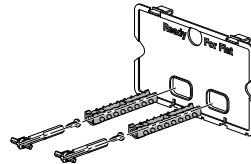

AIR ■ FUN ■ STING ■ STRIPE ■ TURN

[mm]

AIR, AIR-INOX

FUN, FUN-ANTIC, FUN-BEECH, FUN-INOX, FUN-OAK WHITE, FUN-TEAK, FUN-WENGE, FUN-WHITE, FUN-BLACK

STING, STING-INOX

STRIPE, STRIPE-BEECH, STRIPE-BLACK, STRIPE-INOX, STRIPE-OAK WHITE, STRIPE-TEAK, STRIPE-WENGE, STRIPE-WHITE, STRIPE-GLASS WHITE, STRIPE-GLASS BLACK

TURN, TURN-INOX

A100, A101, A102, A112, A115, A116

9

L	V	
21 ÷ 27 mm	V = L - 15 mm	A
27 ÷ 37 mm	V = L - 25 mm	B
37 ÷ 47 mm	V = L - 35 mm	C
47 ÷ 57 mm	V = L - 45 mm	D
57 ÷ 67 mm	V = L - 55 mm	E
67 ÷ 77 mm	V = L - 65 mm	F
77 ÷ 87 mm	V = L - 75 mm	G
87 ÷ 97 mm	V = L - 85 mm	H

10

V = L - 15mm
(L - 25mm
.....
L - 85mm)

11

12

13

14

15

16