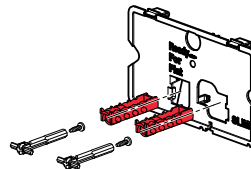

AIR ■ FUN ■ STING ■ STRIPE ■ TURN

[mm]

AIR, AIR-INOX

FUN, FUN-ANTIC, FUN-BEECH, FUN-INOX, FUN-OAK WHITE, FUN-TEAK, FUN-WENGE, FUN-WHITE, FUN-BLACK

STING, STING-INOX

STRIPE, STRIPE-BEECH, STRIPE-BLACK, STRIPE-INOX, STRIPE-OAK WHITE, STRIPE-TEAK, STRIPE-WENGE, STRIPE-WHITE, STRIPE-GLASS WHITE, STRIPE-GLASS BLACK

TURN, TURN-INOX

A100, A101, A102, A112, A115, A116

9

L	V	
21 ÷ 27 mm	V = L - 15 mm	A
27 ÷ 37 mm	V = L - 25 mm	B
37 ÷ 47 mm	V = L - 35 mm	C
47 ÷ 57 mm	V = L - 45 mm	D
57 ÷ 67 mm	V = L - 55 mm	E
67 ÷ 77 mm	V = L - 65 mm	F
77 ÷ 87 mm	V = L - 75 mm	G
87 ÷ 97 mm	V = L - 85 mm	H

10

V = L - 15mm
(L - 25mm
.....
L - 85mm)

11

12

13

14

15

16