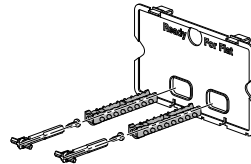

AIR ■ FUN ■ STING ■ STRIPE ■ TURN

[mm]

AIR, AIR-INOX

FUN, FUN-ANTIC, FUN-BEECH, FUN-INOX, FUN-OAK WHITE,
FUN-TEAK, FUN-WENGE, FUN-WHITE, FUN-BLACK

STING, STING-INOX

STRIPE, STRIPE-BEECH, STRIPE-BLACK, STRIPE-INOX,
STRIPE-OAK WHITE, STRIPE-TEAK, STRIPE-WENGE,
STRIPE-WHITE, STRIPE-GLASS WHITE, STRIPE-GLASS BLACK

TURN, TURN-INOX

A100, A101, A102, A112, A115, A116

9

L	V	
21 ÷ 27 mm	V = L - 15 mm	A
27 ÷ 37 mm	V = L - 25 mm	B
37 ÷ 47 mm	V = L - 35 mm	C
47 ÷ 57 mm	V = L - 45 mm	D
57 ÷ 67 mm	V = L - 55 mm	E
67 ÷ 77 mm	V = L - 65 mm	F
77 ÷ 87 mm	V = L - 75 mm	G
87 ÷ 97 mm	V = L - 85 mm	H

10

V = L - 15mm
(L - 25mm
.....
L - 85mm)

11

12

13

14

15

16