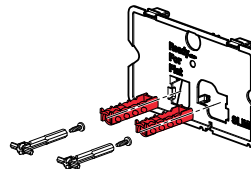

AIR ■ FUN ■ STING ■ STRIPE ■ TURN

[mm]

AIR, AIR-INOX

FUN, FUN-ANTIC, FUN-BEECH, FUN-INOX, FUN-OAK WHITE,
FUN-TEAK, FUN-WENGE, FUN-WHITE, FUN-BLACK

STING, STING-INOX

STRIPE, STRIPE-BEECH, STRIPE-BLACK, STRIPE-INOX,
STRIPE-OAK WHITE, STRIPE-TEAK, STRIPE-WENGE,
STRIPE-WHITE, STRIPE-GLASS WHITE, STRIPE-GLASS BLACK

TURN, TURN-INOX

A100, A101, A102, A112, A115, A116

9

L	V	
21 ÷ 27 mm	V = L - 15 mm	A
27 ÷ 37 mm	V = L - 25 mm	B
37 ÷ 47 mm	V = L - 35 mm	C
47 ÷ 57 mm	V = L - 45 mm	D
57 ÷ 67 mm	V = L - 55 mm	E
67 ÷ 77 mm	V = L - 65 mm	F
77 ÷ 87 mm	V = L - 75 mm	G
87 ÷ 97 mm	V = L - 85 mm	H

10

V = L - 15mm
(L - 25mm
.....
L - 85mm)

11

12

13

14

15

16