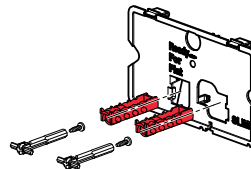

## AIR ■ FUN ■ STING ■ STRIPE ■ TURN

[ mm ]

AIR, AIR-INOX

FUN, FUN-ANTIC, FUN-BEECH, FUN-INOX, FUN-OAK WHITE,  
FUN-TEAK, FUN-WENGE, FUN-WHITE, FUN-BLACK

STING, STING-INOX

STRIPE, STRIPE-BEECH, STRIPE-BLACK, STRIPE-INOX,  
STRIPE-OAK WHITE, STRIPE-TEAK, STRIPE-WENGE,  
STRIPE-WHITE, STRIPE-GLASS WHITE, STRIPE-GLASS BLACK

TURN, TURN-INOX

A100, A101, A102, A112, A115, A116

9

L	V	
21 ÷ 27 mm	V = L - 15 mm	A
27 ÷ 37 mm	V = L - 25 mm	B
37 ÷ 47 mm	V = L - 35 mm	C
47 ÷ 57 mm	V = L - 45 mm	D
57 ÷ 67 mm	V = L - 55 mm	E
67 ÷ 77 mm	V = L - 65 mm	F
77 ÷ 87 mm	V = L - 75 mm	G
87 ÷ 97 mm	V = L - 85 mm	H

10

V = L - 15mm  
(L - 25mm  
.....  
L - 85mm)

11

12

13

14

15

16