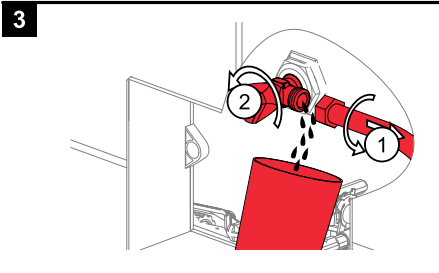

AIR ■ FUN ■ STING ■ STRIPE ■ TURN

[mm]

AIR, AIR-INOX

FUN, FUN-ANTIC, FUN-BEECH, FUN-INOX, FUN-OAK WHITE, FUN-TEAK, FUN-WENGE, FUN-WHITE, FUN-BLACK

STING, STING-INOX

STRIPE, STRIPE-BEECH, STRIPE-BLACK, STRIPE-INOX, STRIPE-OAK WHITE, STRIPE-TEAK, STRIPE-WENGE, STRIPE-WHITE, STRIPE-GLASS WHITE, STRIPE-GLASS BLACK

TURN, TURN-INOX

A100, A101, A102, A112, A115, A116

9

L	V	
21 ÷ 27 mm	V = L - 15 mm	A
27 ÷ 37 mm	V = L - 25 mm	B
37 ÷ 47 mm	V = L - 35 mm	C
47 ÷ 57 mm	V = L - 45 mm	D
57 ÷ 67 mm	V = L - 55 mm	E
67 ÷ 77 mm	V = L - 65 mm	F
77 ÷ 87 mm	V = L - 75 mm	G
87 ÷ 97 mm	V = L - 85 mm	H