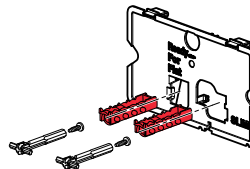

AIR ■ FUN ■ STING ■ STRIPE ■ TURN

[mm]

AIR, AIR-INOX

FUN, FUN-ANTIC, FUN-BEECH, FUN-INOX, FUN-OAK WHITE, FUN-TEAK, FUN-WENGE, FUN-WHITE, FUN-BLACK

STING, STING-INOX

STRIPE, STRIPE-BEECH, STRIPE-BLACK, STRIPE-INOX, STRIPE-OAK WHITE, STRIPE-TEAK, STRIPE-WENGE, STRIPE-WHITE, STRIPE-GLASS WHITE, STRIPE-GLASS BLACK

TURN, TURN-INOX

A100, A101, A102, A112, A115, A116

9

L	V	
21 ÷ 27 mm	V = L - 15 mm	A
27 ÷ 37 mm	V = L - 25 mm	B
37 ÷ 47 mm	V = L - 35 mm	C
47 ÷ 57 mm	V = L - 45 mm	D
57 ÷ 67 mm	V = L - 55 mm	E
67 ÷ 77 mm	V = L - 65 mm	F
77 ÷ 87 mm	V = L - 75 mm	G
87 ÷ 97 mm	V = L - 85 mm	H

10

V = L - 15mm
(L - 25mm
.....
L - 85mm)

M 1:1

11

12

13

14

15