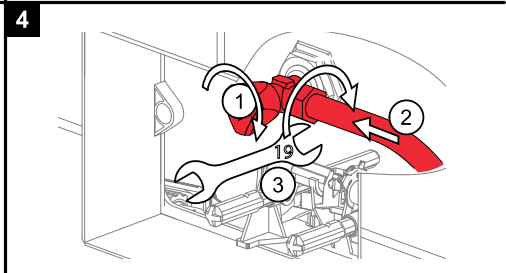

AIR ■ FUN ■ STING ■ STRIPE ■ TURN

[mm]

AIR, AIR-INOX

FUN, FUN-ANTIC, FUN-BEECH, FUN-INOX, FUN-OAK WHITE, FUN-TEAK, FUN-WENGE, FUN-WHITE, FUN-BLACK

STING, STING-INOX

STRIPE, STRIPE-BEECH, STRIPE-BLACK, STRIPE-INOX, STRIPE-OAK WHITE, STRIPE-TEAK, STRIPE-WENGE, STRIPE-WHITE, STRIPE-GLASS WHITE, STRIPE-GLASS BLACK

TURN, TURN-INOX

A100, A101, A102, A112, A115, A116

9

L	V	
21 ÷ 27 mm	V = L - 15 mm	A
27 ÷ 37 mm	V = L - 25 mm	B
37 ÷ 47 mm	V = L - 35 mm	C
47 ÷ 57 mm	V = L - 45 mm	D
57 ÷ 67 mm	V = L - 55 mm	E
67 ÷ 77 mm	V = L - 65 mm	F
77 ÷ 87 mm	V = L - 75 mm	G
87 ÷ 97 mm	V = L - 85 mm	H

10

V = L - 15mm
(L - 25mm
.....
L - 85mm)

M 1:1

11

12

13

14

15