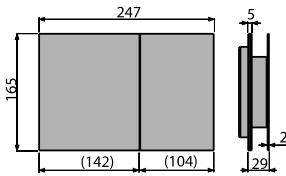

AIR ■ FUN ■ STING ■ STRIPE ■ TURN

[mm]

AIR, AIR-INOX