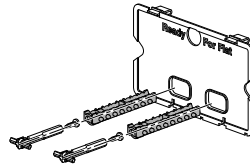

AIR ■ FUN ■ STING ■ STRIPE ■ TURN

[mm]

AIR, AIR-INOX

FUN, FUN-ANTIC, FUN-BEECH, FUN-INOX, FUN-OAK WHITE, FUN-TEAK, FUN-WENGE, FUN-WHITE, FUN-BLACK

STING, STING-INOX

STRIPE, STRIPE-BEECH, STRIPE-BLACK, STRIPE-INOX, STRIPE-OAK WHITE, STRIPE-TEAK, STRIPE-WENGE, STRIPE-WHITE, STRIPE-GLASS WHITE, STRIPE-GLASS BLACK

TURN, TURN-INOX

A100, A101, A102, A112, A115, A116

9

L	V	
21 ÷ 27 mm	V = L - 15 mm	A
27 ÷ 37 mm	V = L - 25 mm	B
37 ÷ 47 mm	V = L - 35 mm	C
47 ÷ 57 mm	V = L - 45 mm	D
57 ÷ 67 mm	V = L - 55 mm	E
67 ÷ 77 mm	V = L - 65 mm	F
77 ÷ 87 mm	V = L - 75 mm	G
87 ÷ 97 mm	V = L - 85 mm	H

10

V = L - 15mm
(L - 25mm
.....
L - 85mm)

M 1:1

11

12

13

14

15